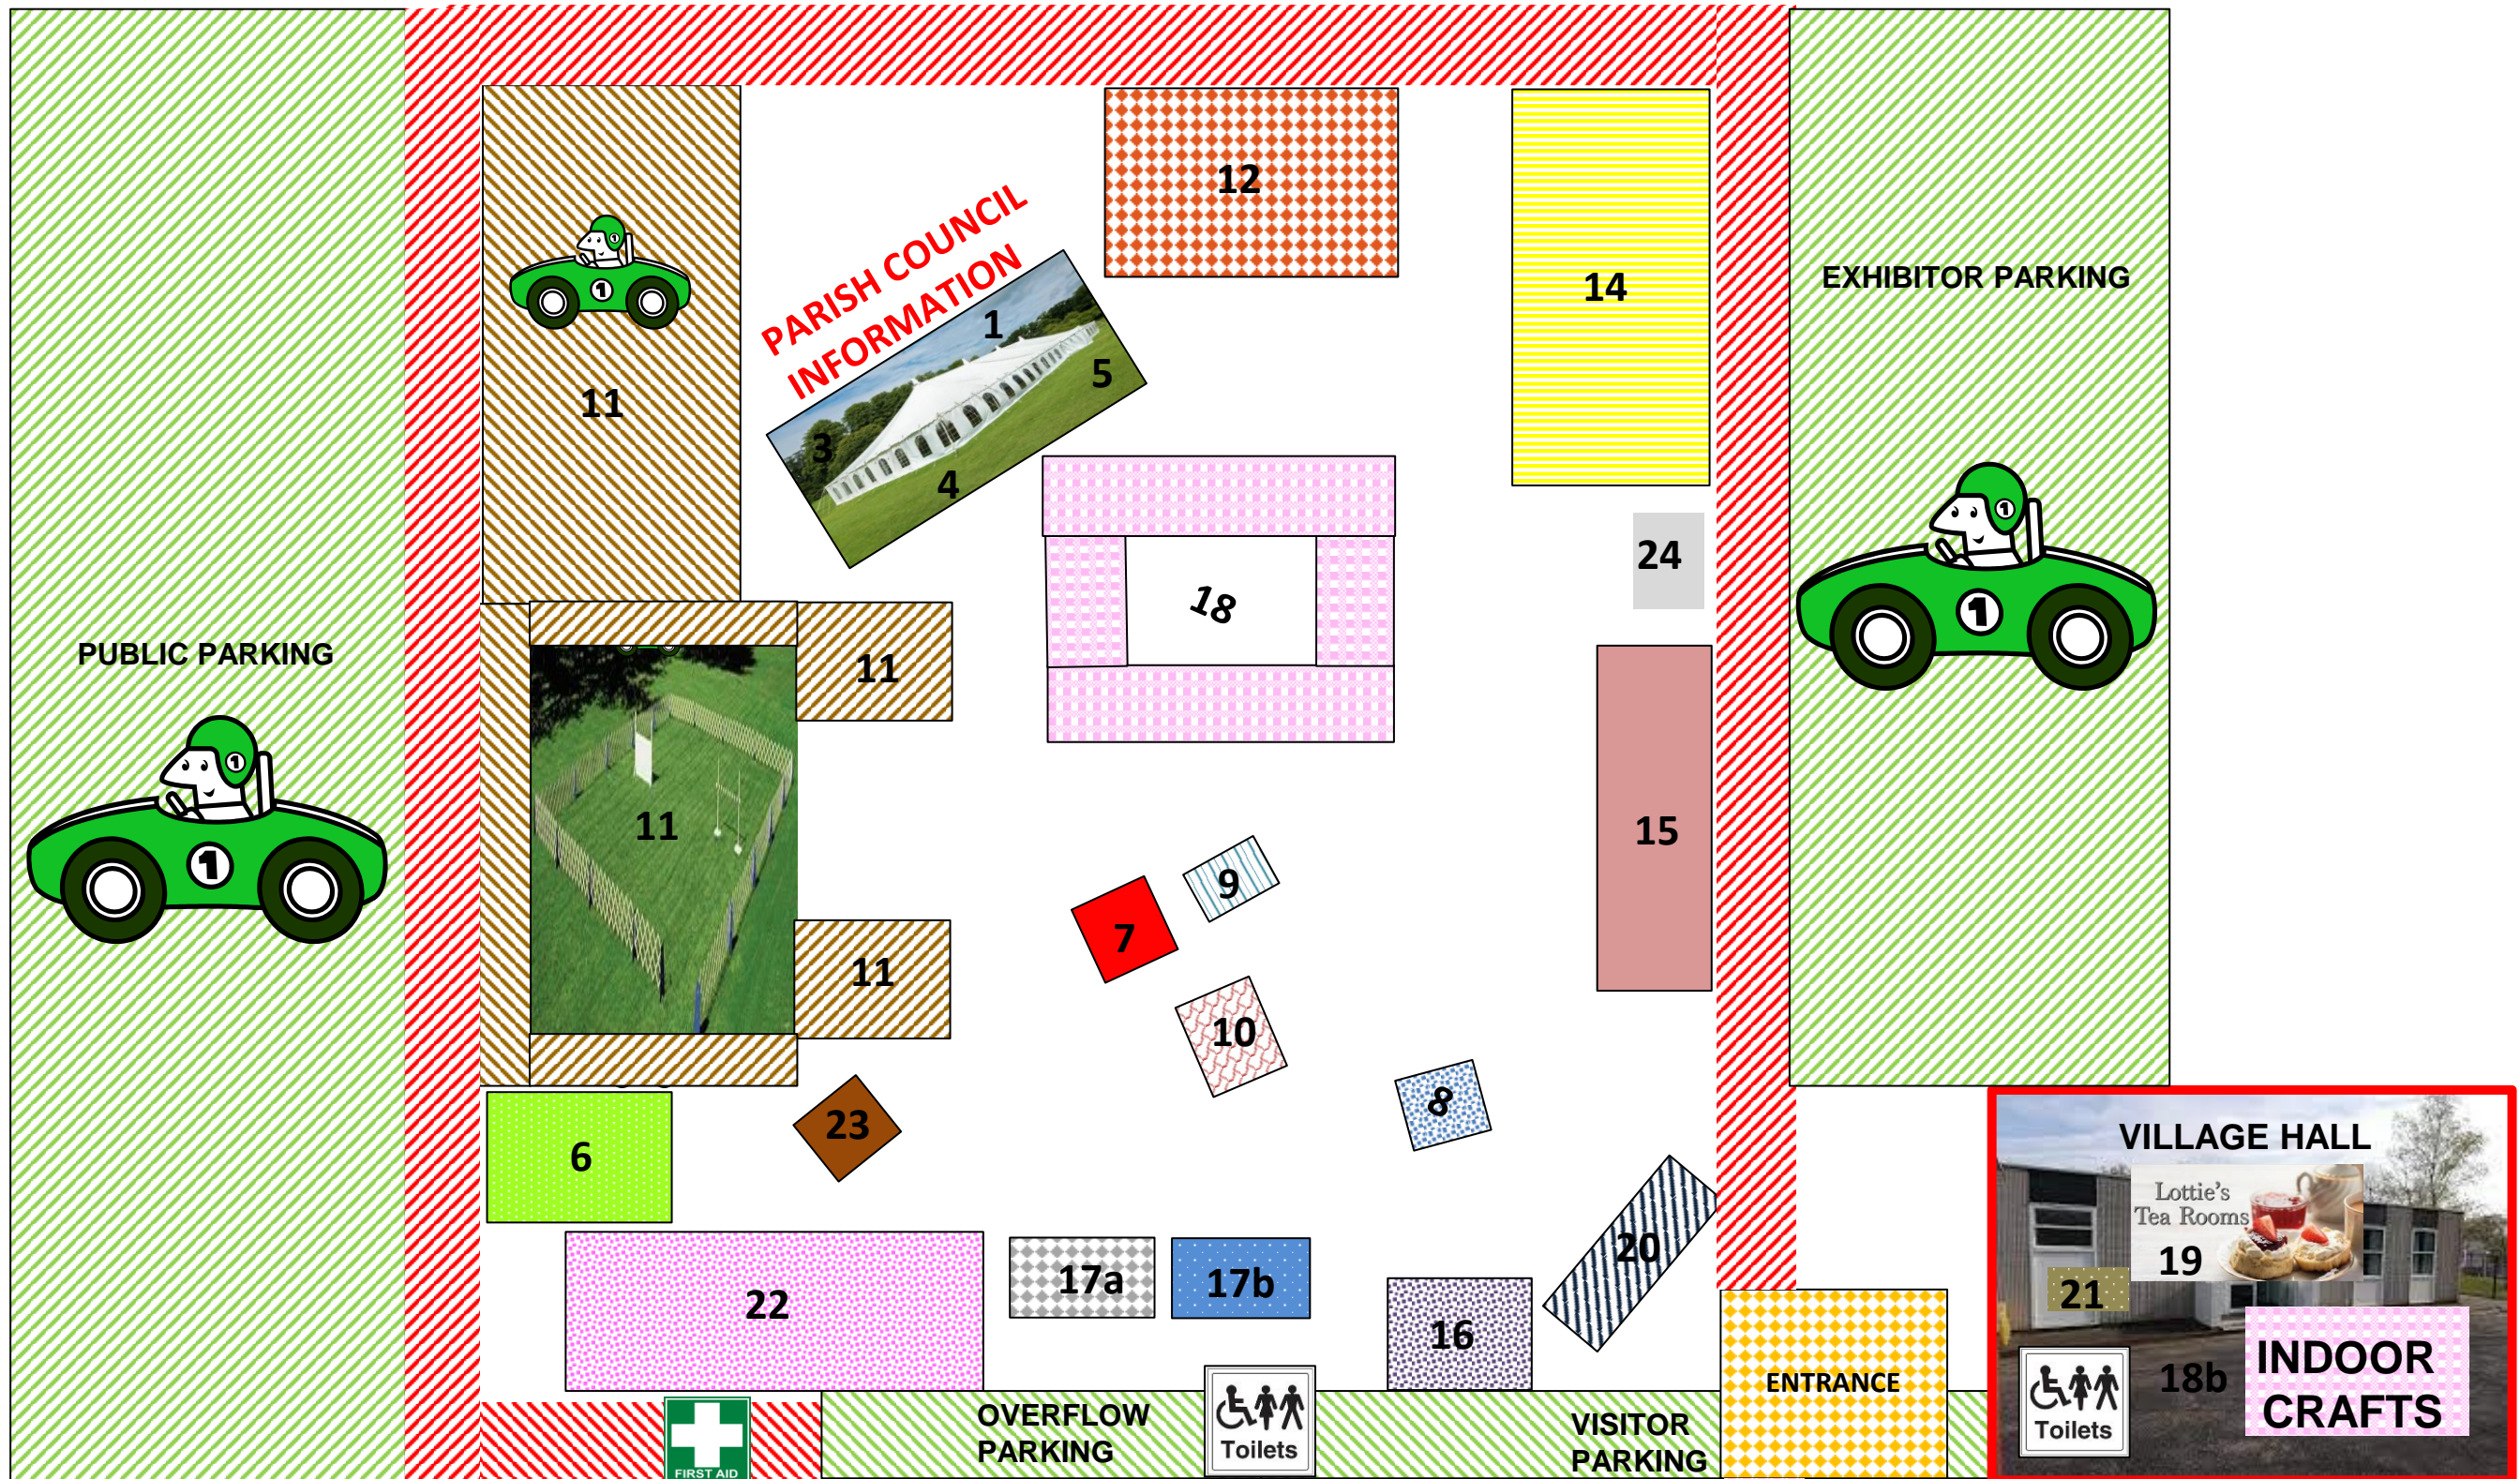

SITE PLAN

- 1. PARISH COUNCIL INFORMATION & LUXURY RAFFLE**
- 3. SCHOOLS ART & CRAFT EXHIBITION**
- 4. LOST PROPERTY/CHILDREN**
- 5. COMPETITION REGISTRATION & ASSEMBLY POINT**

- 6. FOPF
- 7. BICKNACRE PRE SCHOOL
- 8. HOME GROWERS MARKETPLACE
- 9. FACE PAINTING
- 10. KELLYS CHICKS
- 11. DOG SHOW RING/PARKING/STALLS
- 12. BOOT CAMP
- 14. INFLATABLE FUN
- 15. ARTISAN FOOD FAYRE
- 16. BLACKSMITH DEMO
- 17a. MORRIS DANCING
- 17b. SILVER BAND
- 18 CRAFT STALLS
- 18b CRAFTS STALLS
- 19. TEA ROOMS
- 20. COFFEE STOP
- 21. WOODCARVERS DEMO & BEES
- 22. PIMMS/CIDER/CRAFT BEERS/BUBBLES//ICE CREAM
- 23. BURGER VAN
- 24. RING THE BELL
- ENTRANCE PARKING ACCESS
- PARKING ACCESS